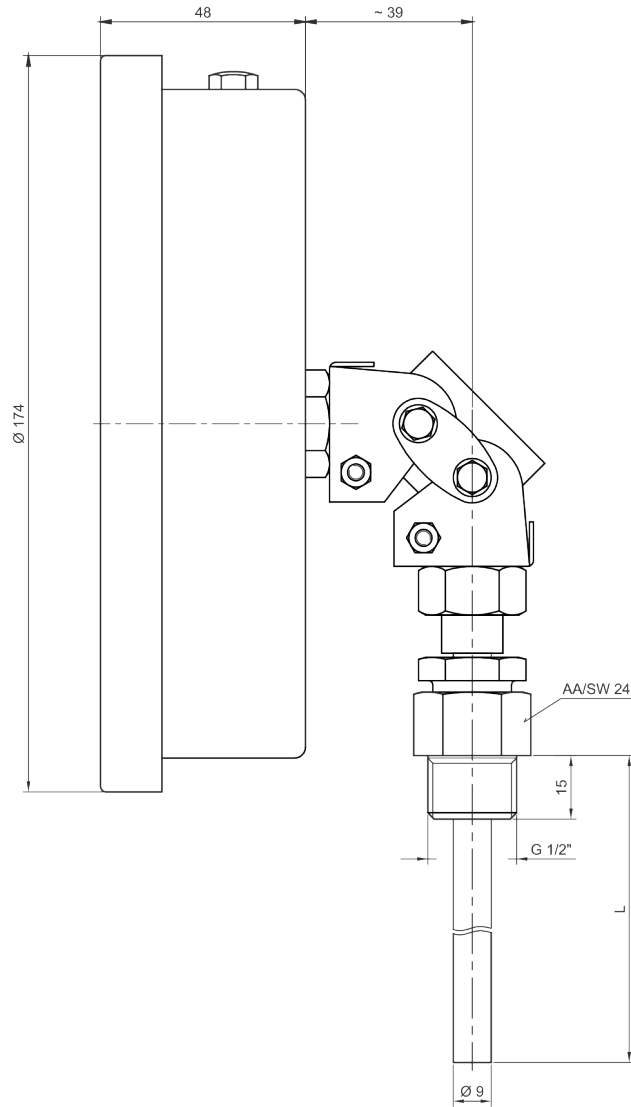

**Technical Drawings - TB 160 - Adjustable**

- L = 100
- L = 150
- L = 200
- L = 250
- L = 300
- L = 400
- L = 500