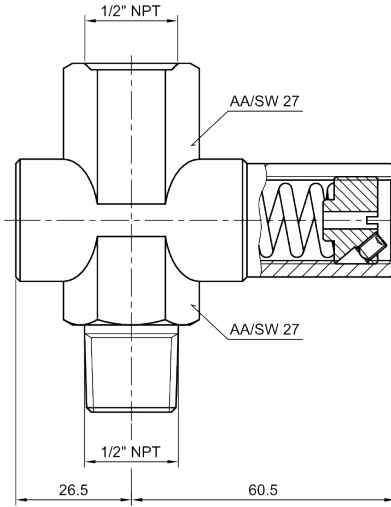

Technical Drawings - Adjustable Over Pressure Protector

1048 /