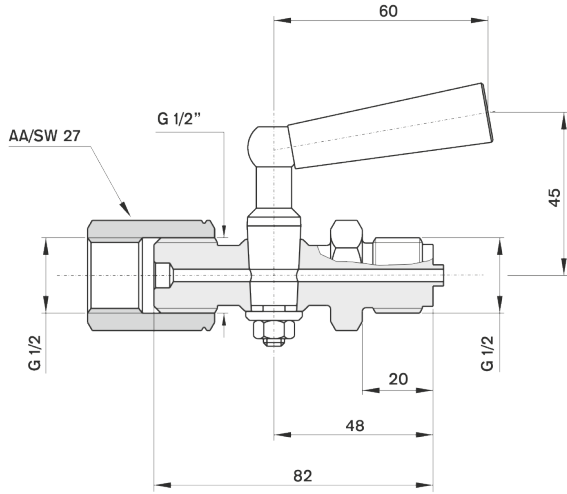

Technical Drawings - 3 way Pressure Cock Valves

1042 25 /