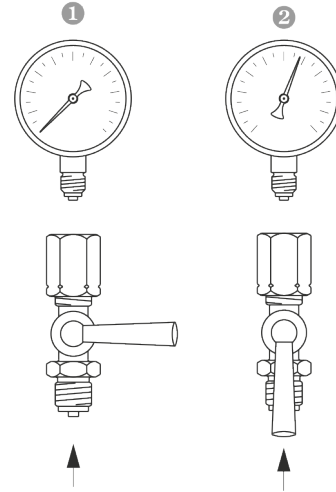

Technical Drawings - 3 way Pressure Cock Valves

1042 25 /