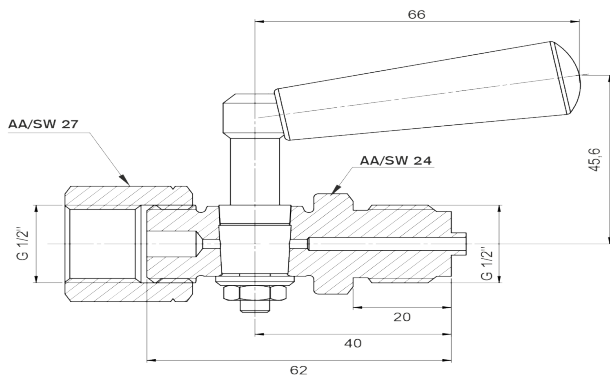

Technical Drawings - 3 way Pressure Cock Valves (Eco Type)

1042 10 /