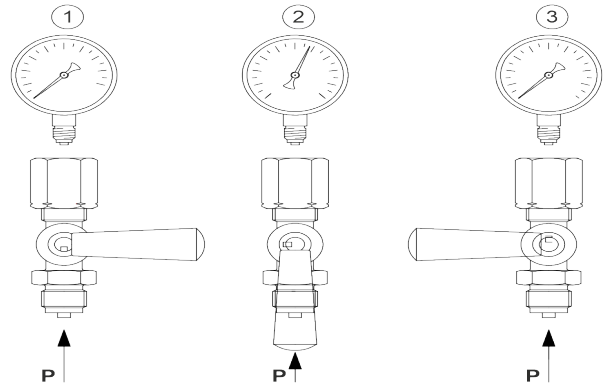

Technical Drawings - 3 way Pressure Cock Valves (Eco Type)

1042 10 /